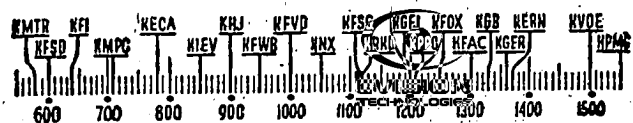

YOUR Radio TODAY

[The information contained in the following schedule is furnished by the stations broadcasting the programs.]

Before 8 a.m.

KMTR—Calif. Theater, 6.
KFI—Melody, 6:45; Almanac, 7; News, 7:15; Singin' Salesman, 7:30; News, 7:45.
KMPC—Nite Watchman, 6:30; Andy, Virginia, 7.
KECA—Musical Clock, 6:30; News, 7:30; Child Grows Up, 7:45.
KHJ—Rise, Shine, 6; News, 7; Rise, Shine, 7:15; News, 7:45.
KFWB—Sunrise Court, 6.
KFVD—Spanish, 6; Jubilee, 7:15.
KNX—Sunrise Salute, 6:15; News, 7:30; Friendly Philosopher, 7:45.
KRKD—Doug Douglas, 6; Doug Douglas, 6:45; News, 7:45.
KFOX—El Despertador, 6; Roundup, 7:30.
KFAC—Music, 6; Pastor Reynolds, 7; Music, 7:30.
KGER—Farm, 6:05; Maurice Johnson, 6:30; Audrey Lee, 6:45.
KVOE—Music, 7; News, 7:45.